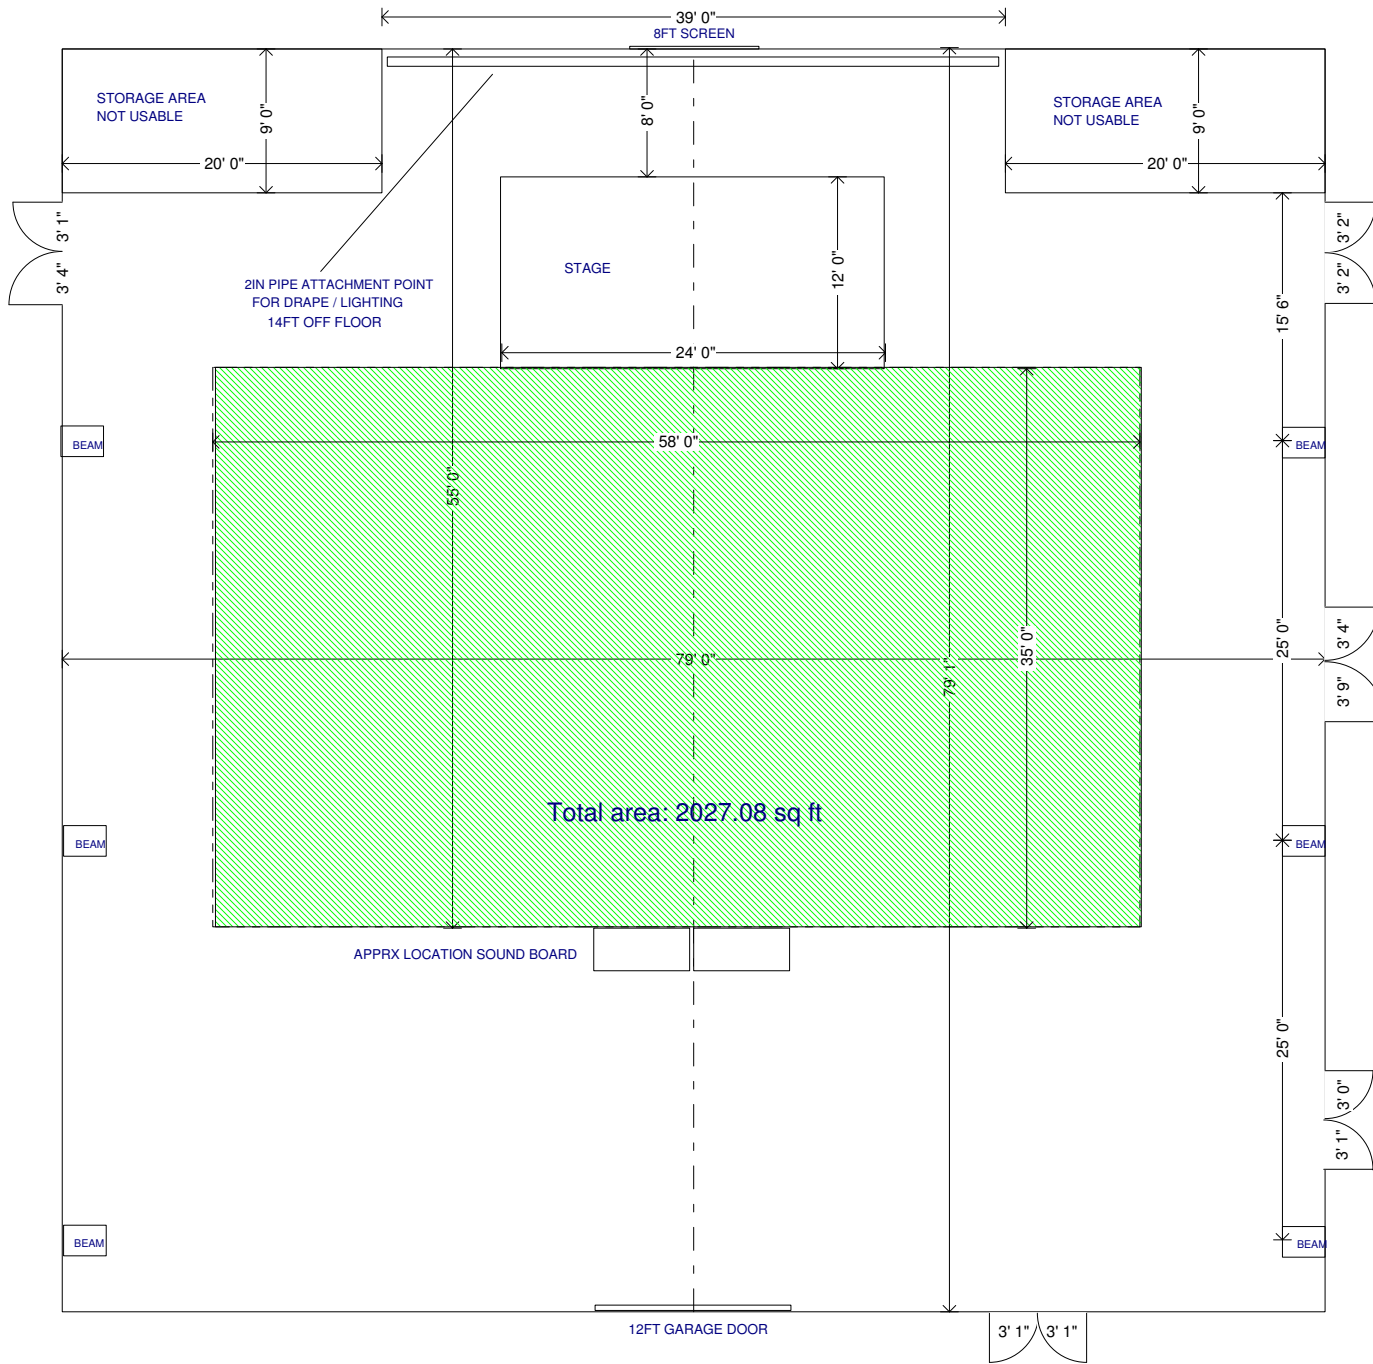

Lodge Chapel

NOT TO SCALE

ROUNDLAKE
MULTI PURPOSE BLDG
PAGE 2 Vertical clearances

Total area: 2027.08 sq ft

Retreat Center Meeting Room 2nd Floor