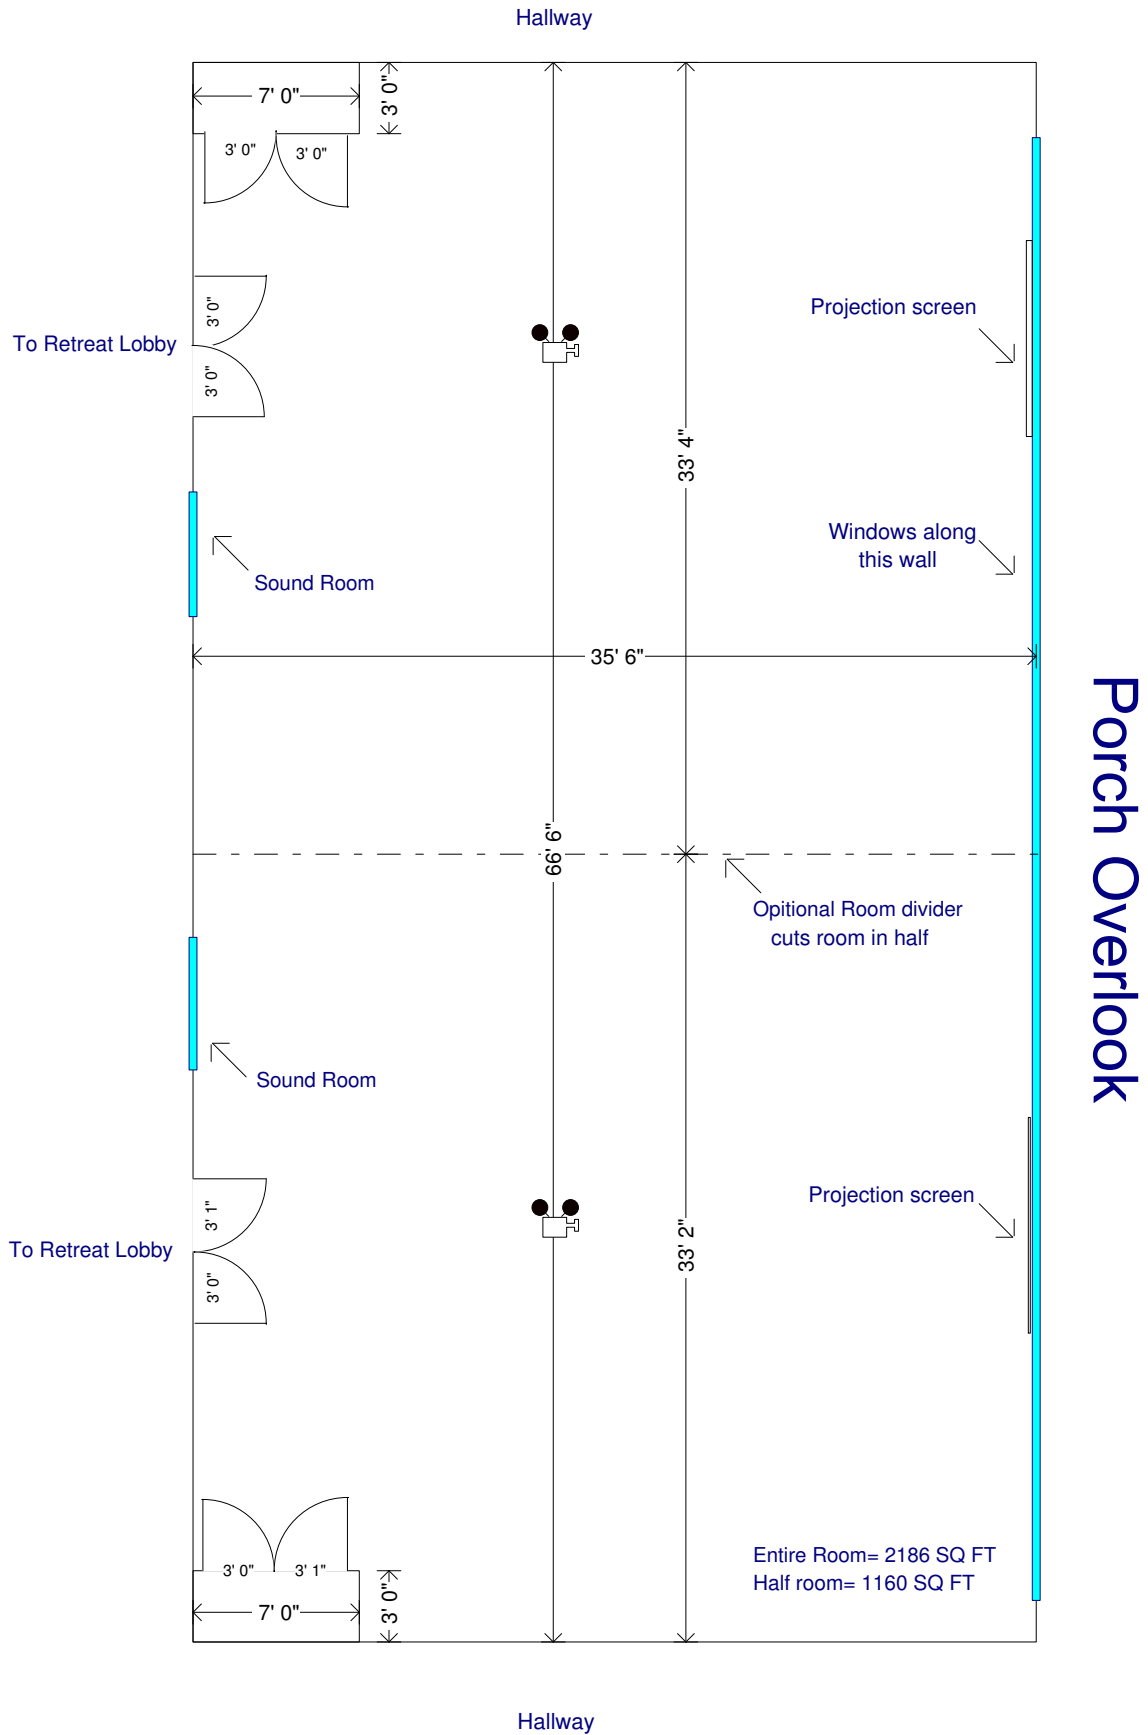

Lodge Chapel

NOT TO SCALE

ROUNDLAKE
MULTI PURPOSE BLDG
PAGE 2 Vertical clearances

Total area: 2027.08 sq ft

Retreat Center Meeting Room 2nd Floor