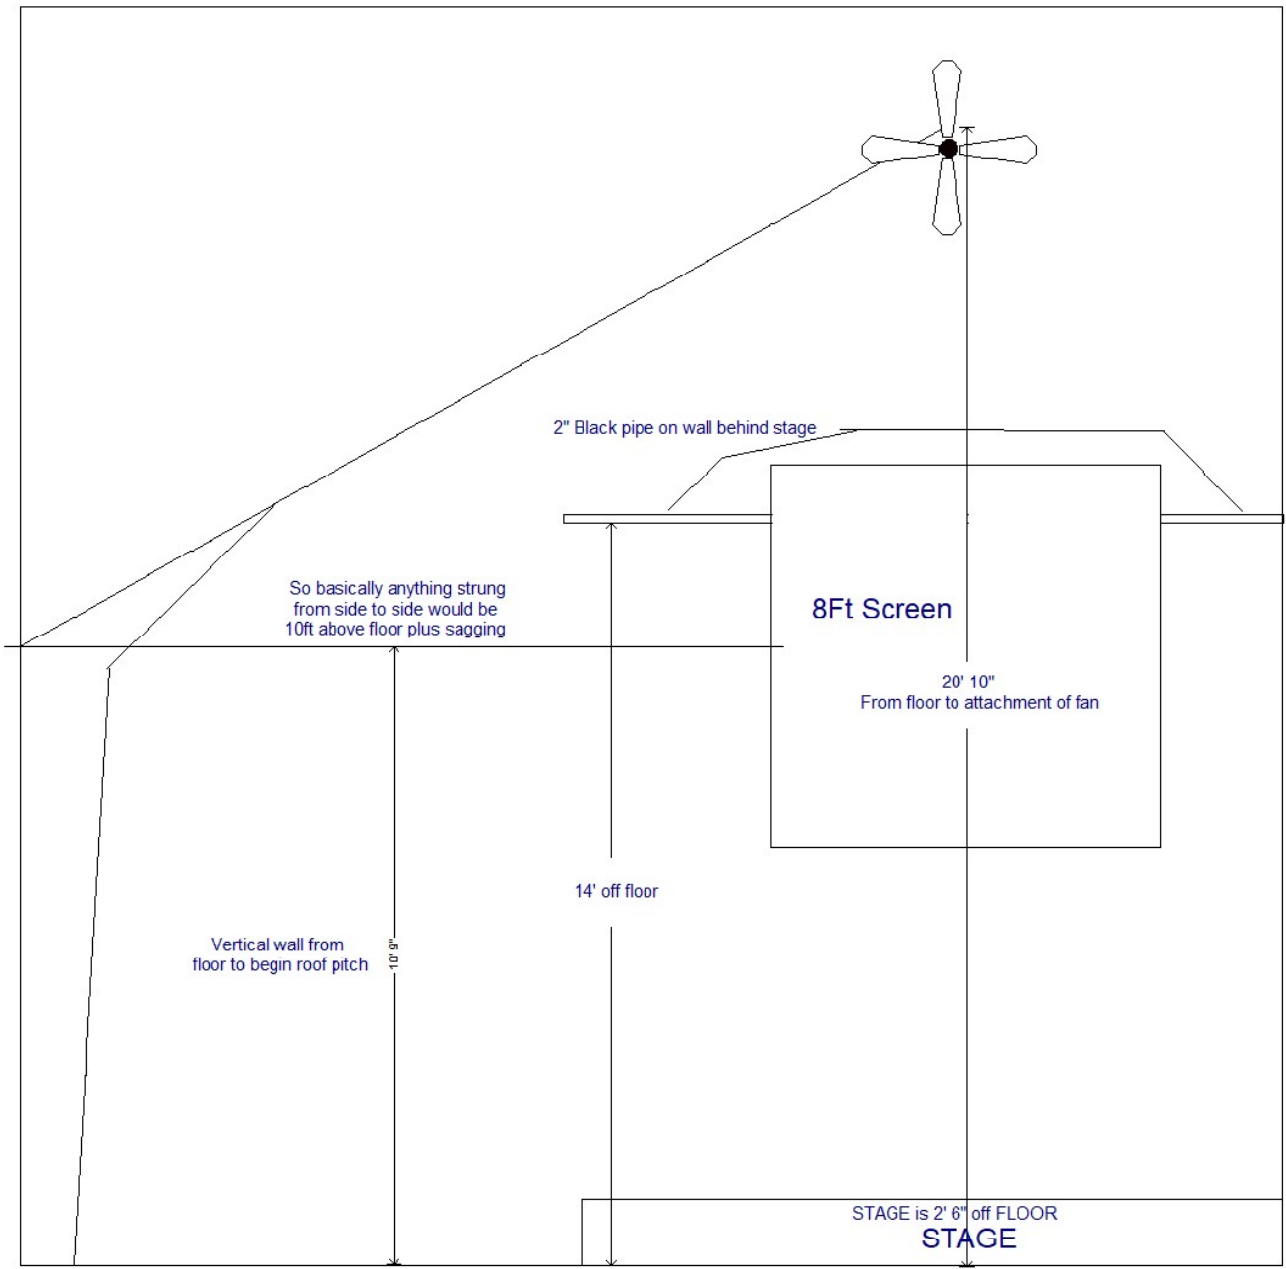

Lodge Chapel

NOT TO SCALE

ROUNDLAKE
MULTI PURPOSE BLDG
PAGE 2 Vertical clearances

Total area: 2027.08 sq ft

Retreat Center Meeting Room 2nd Floor